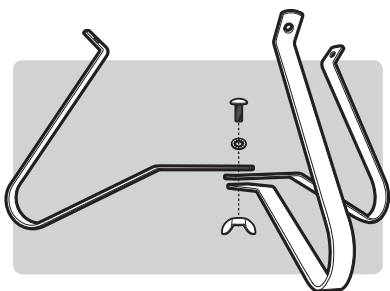

SMOKEY JOE® GOLD CHARCOAL GRILL

Read owner's guide before using the barbecue.

14½ inch
(37 cm)

55036_022811
US ENGLISH

Smokey Joe Gold 061509

1**1-****2****1-****3****3-**

5

6