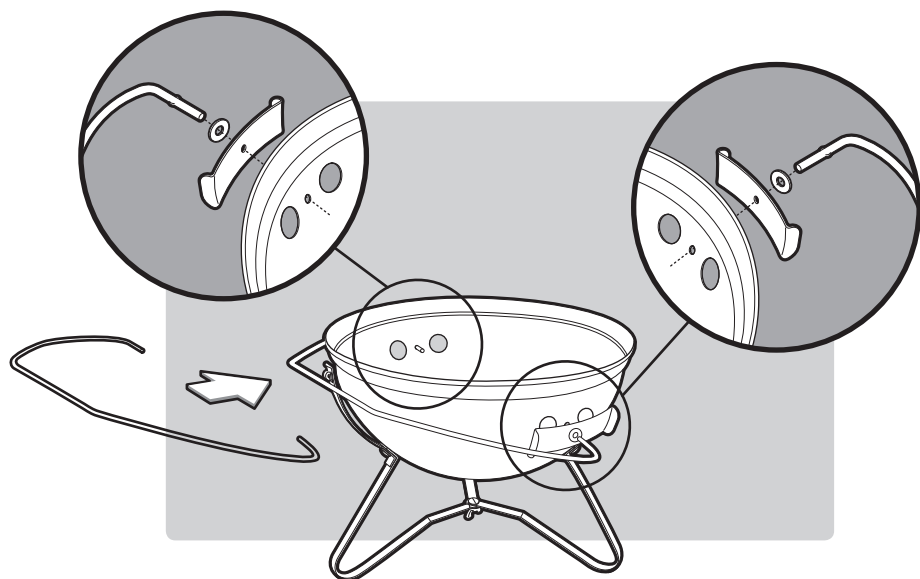

SMOKEY JOE® GOLD CHARCOAL GRILL

Read owner's guide before using the barbecue.

14½ inch
(37 cm)

55036_022811
US ENGLISH

Smokey Joe Gold 061509

1**1-****2****1-****3****3-**

5

6