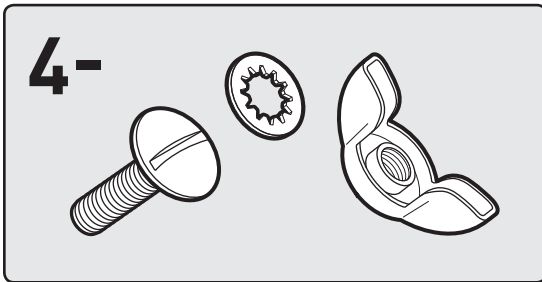

SMOKEY JOE® GOLD CHARCOAL GRILL

Read owner's guide before using the barbecue.

14½ inch
(37 cm)

55036_022811
US ENGLISH

Smokey Joe Gold 061509

1**1-****2****1-****3****3-**

5

6